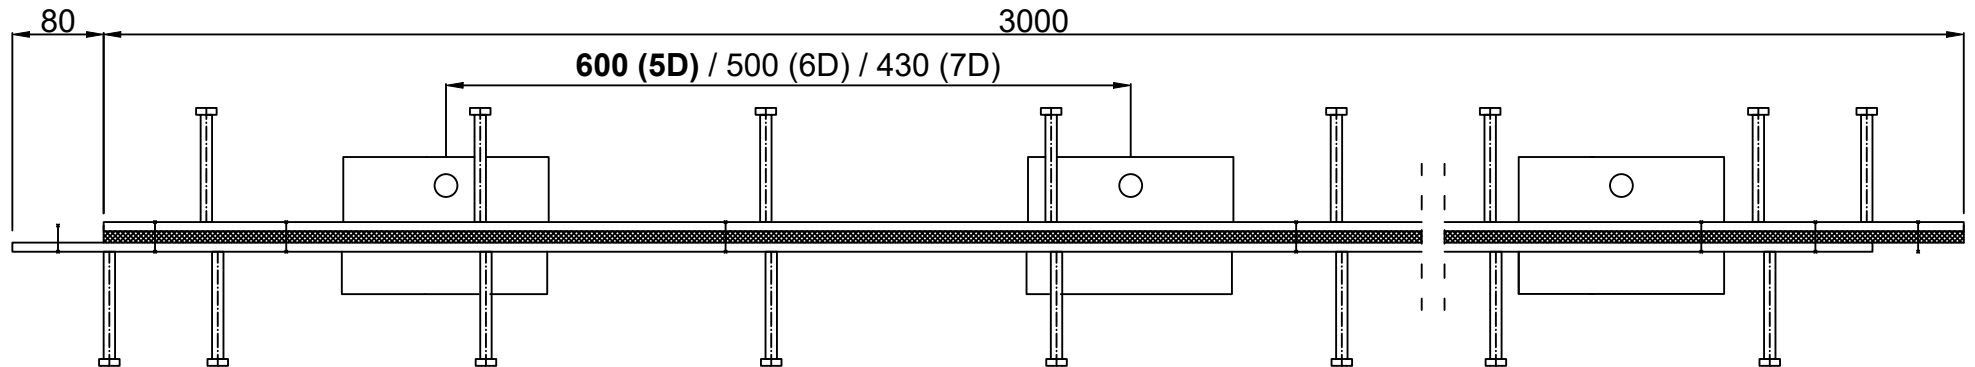

Conecto Dowel
08NA40-5D-T8 h=175 PC
L=3000, black steel, with foam 10mm