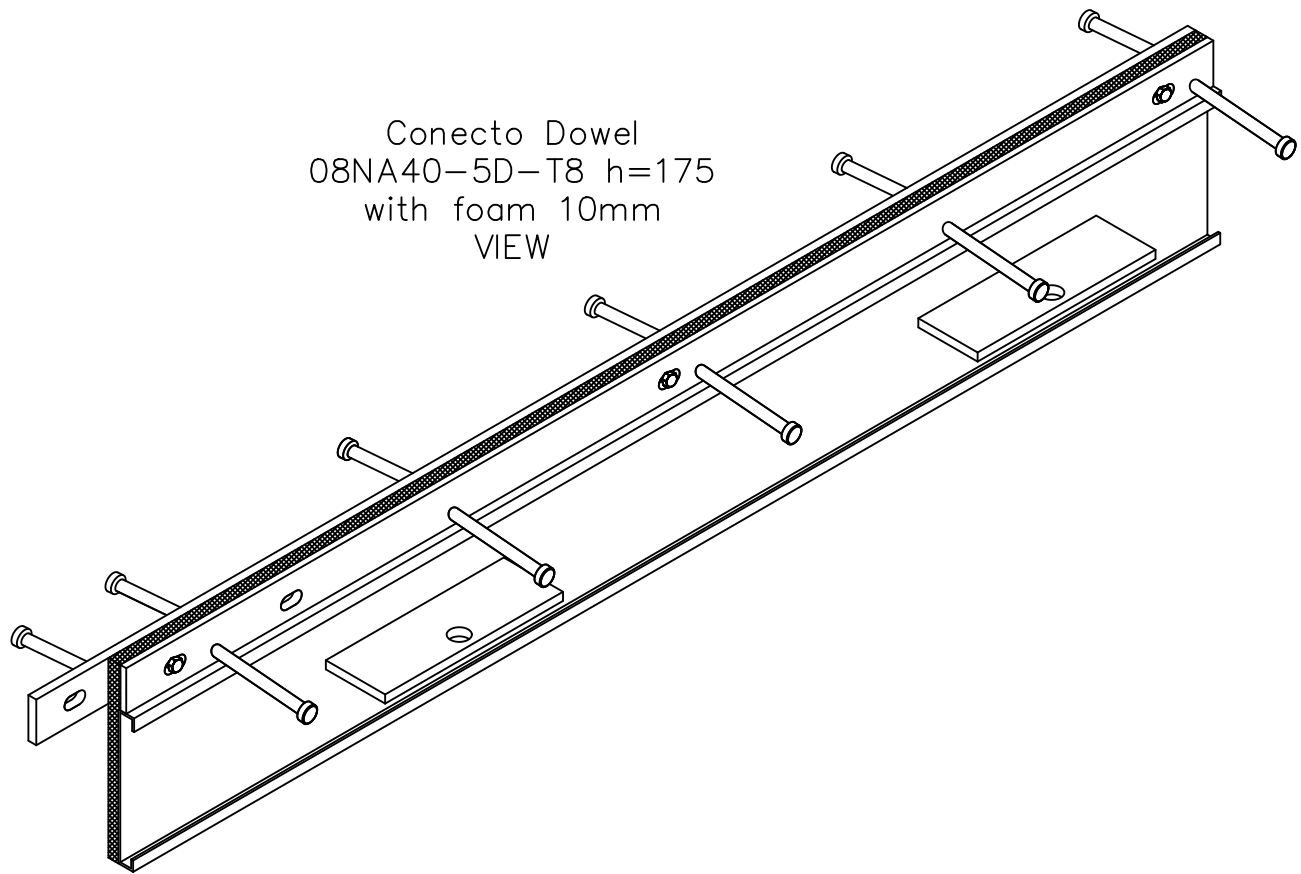

Conecto Dowel
08NA40-5D-T8 h=175
with foam 10mm
VIEW